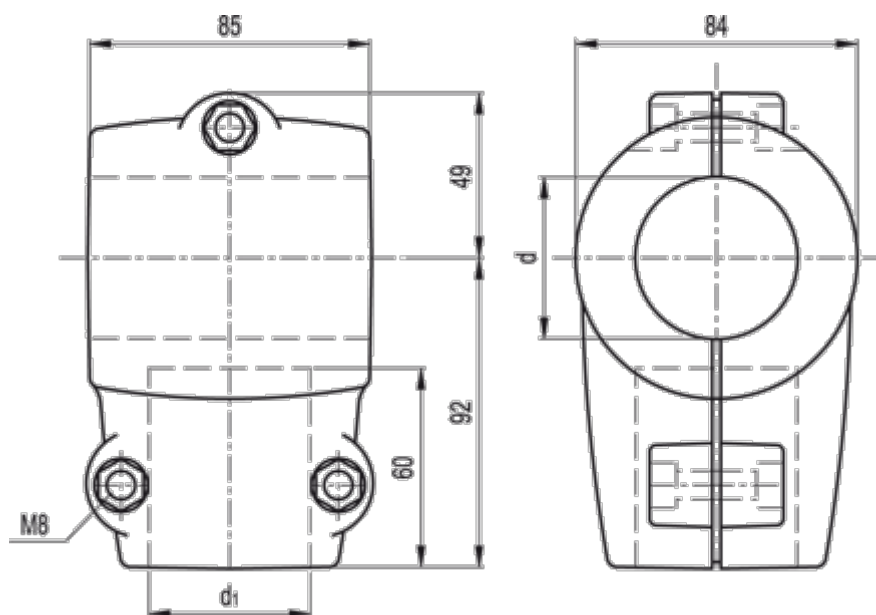

Data Sheet

Article number: 2310419642
Description: E+G Connection joint
GC.48-48-A

Measures

d (inch) = 1 1/2 Gas
d1 (inch) = 1 1/2 Gas
d1 (mm) = 48.3
d mm = 48.3
Weight (g) = 390